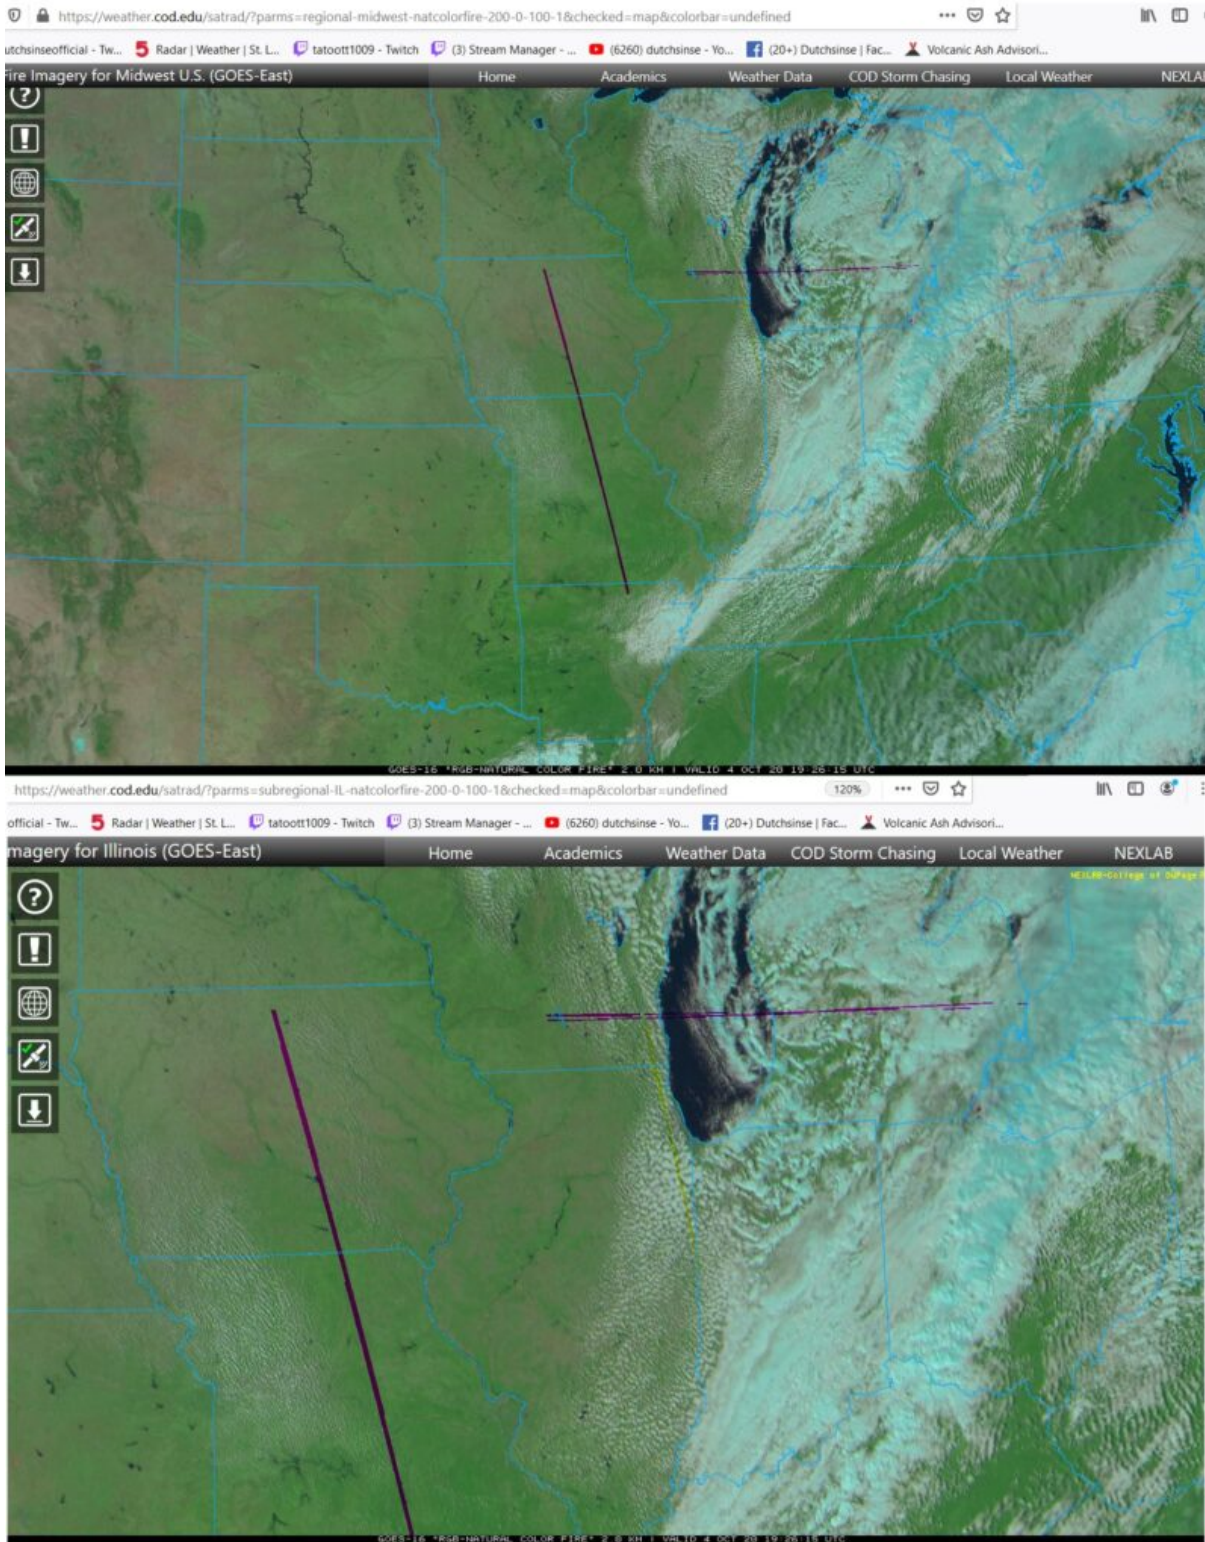

DEW (Directed Energy Weapon) Beams Into New Madrid Seismic Zone as 1,100F Temps Flare Up

[DEW \(Directed Energy Weapon\) Beams Into New Madrid Seismic Zone as 1,100F Temps Flare Up](#)

by [Michael Janitch](#), [Dutchsinse](#)

October 5, 2020

DEW = Directed Energy Weapon

DEW in space confirmed the past few weeks by the Dept. of Defense: https://www.youtube.com/watch?v=U0RfYQuCL_M

Quotes from the announcement on Sept 16, 2020 ... China and Russia – fires at a distance – killer satellites – Directed Energy Weapons in space.

Video from Dept. of Defense here:

Original text post below:

Either someone at the National Weather Service is trolling the world and putting out fake information across the whole world somehow... or we have something serious going on with our plate shifting and releasing heat along the [New Madrid Seismic Zone](#).

In addition to the strange beams showing up going down into the New Madrid Seismic Zone of Southern Missouri Northern Arkansas .. at the same time frame (or shortly after) a series of extreme hot spots at 900K (1,100F) began flaring off in clusters from New Madrid Missouri, up into the [Wabash Valley seismic zone \(Indiana , Illinois, Ohio, Kentucky\)](#). Additionally hot spots in the 800K+ temp spectrum showing in